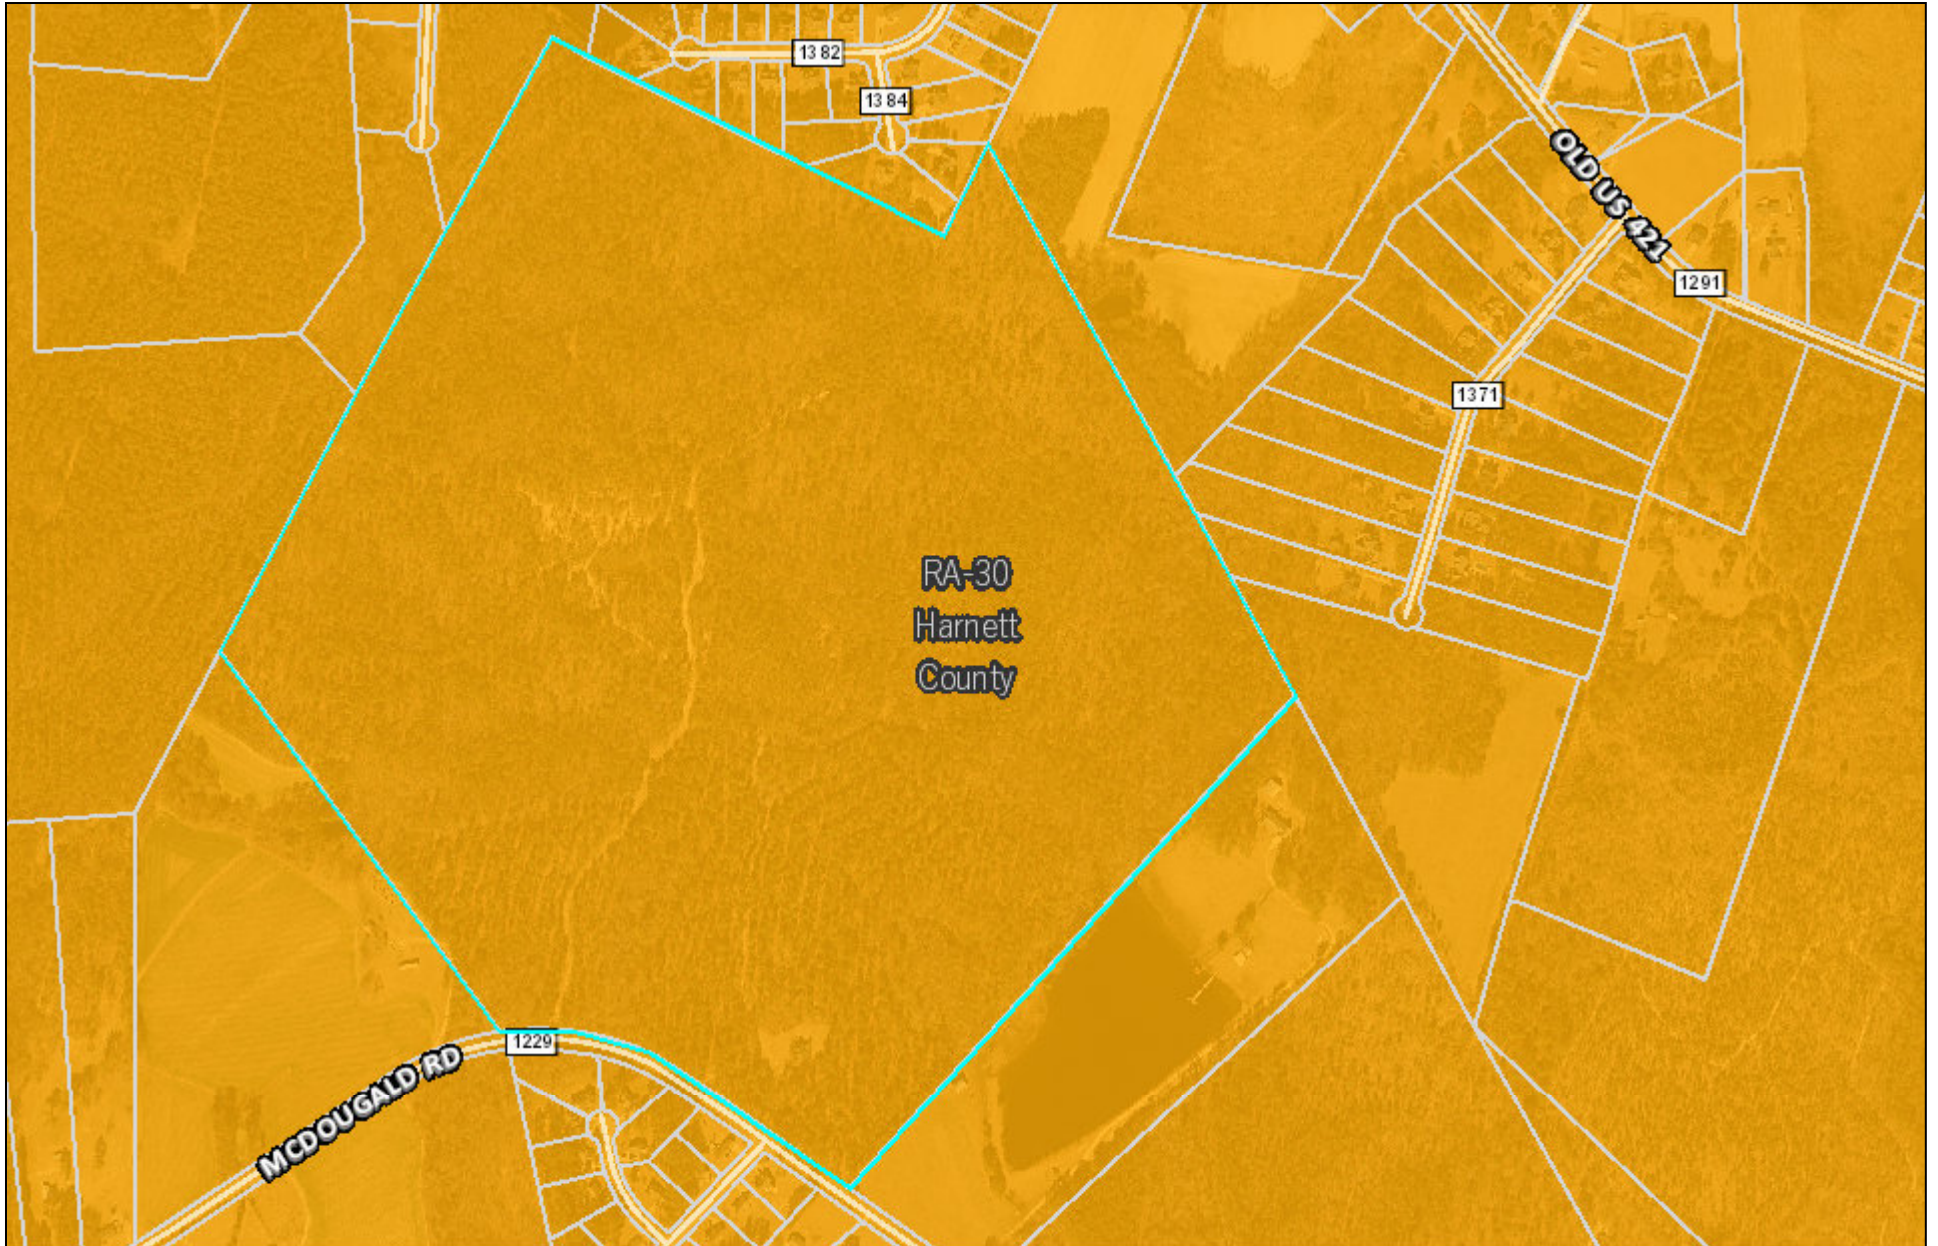

Harnett GIS

NOT FOR LEGAL USE

RA-30
Harnett
County

GIS/E-911 Addressing
July 2, 2019

- Recycle Center
- Landfills
- Surrounding County Boundaries
- Federal Property

- City Limits
- Airport
- MajorRoads**
- Interstate
- NC
- Mile_Markers
- Railroad
- Parcels

- US
- Roads
- CapeFearRiver

1 inch = 752 feet